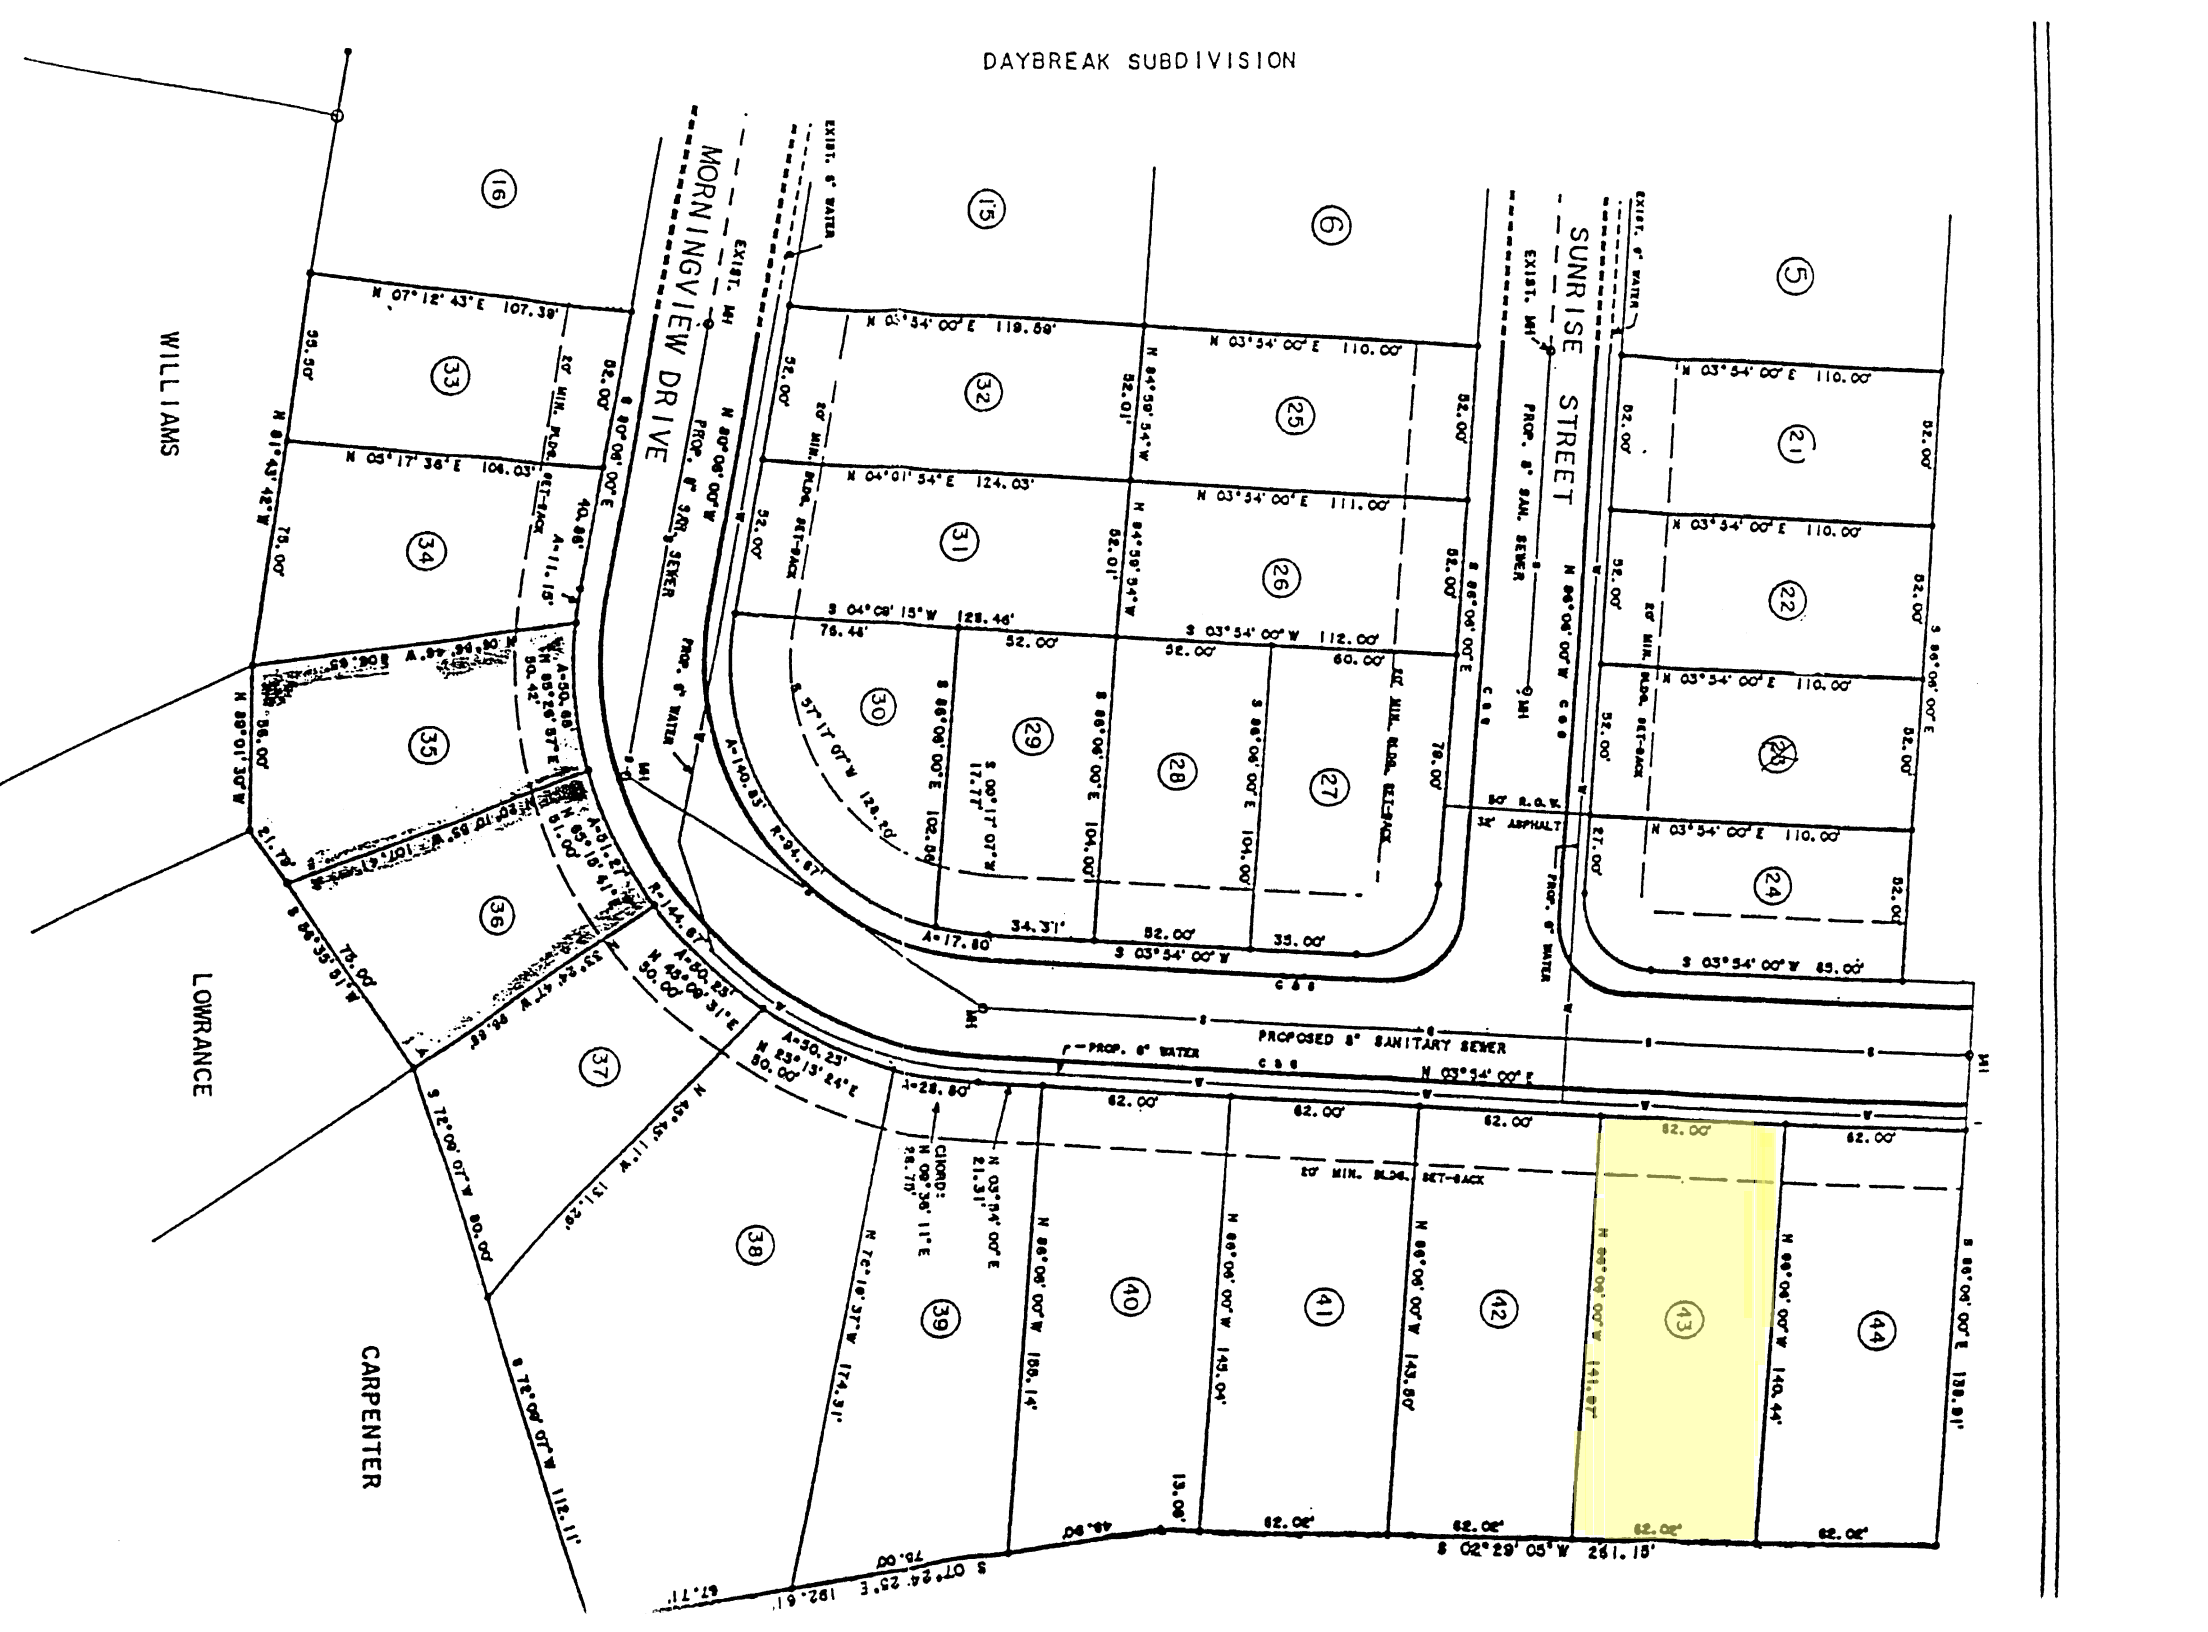

DAYBREAK SUBDIVISION

WILLIAMS

LOWRANCE

CARPENTER

MORNINGVIEW DRIVE

SUNRISE STREET

SUNBURST STREET

16

33

34

35

36

37

38

39

15

32

31

30

29

6

25

26

27

28

5

21

22

23

24

44

43